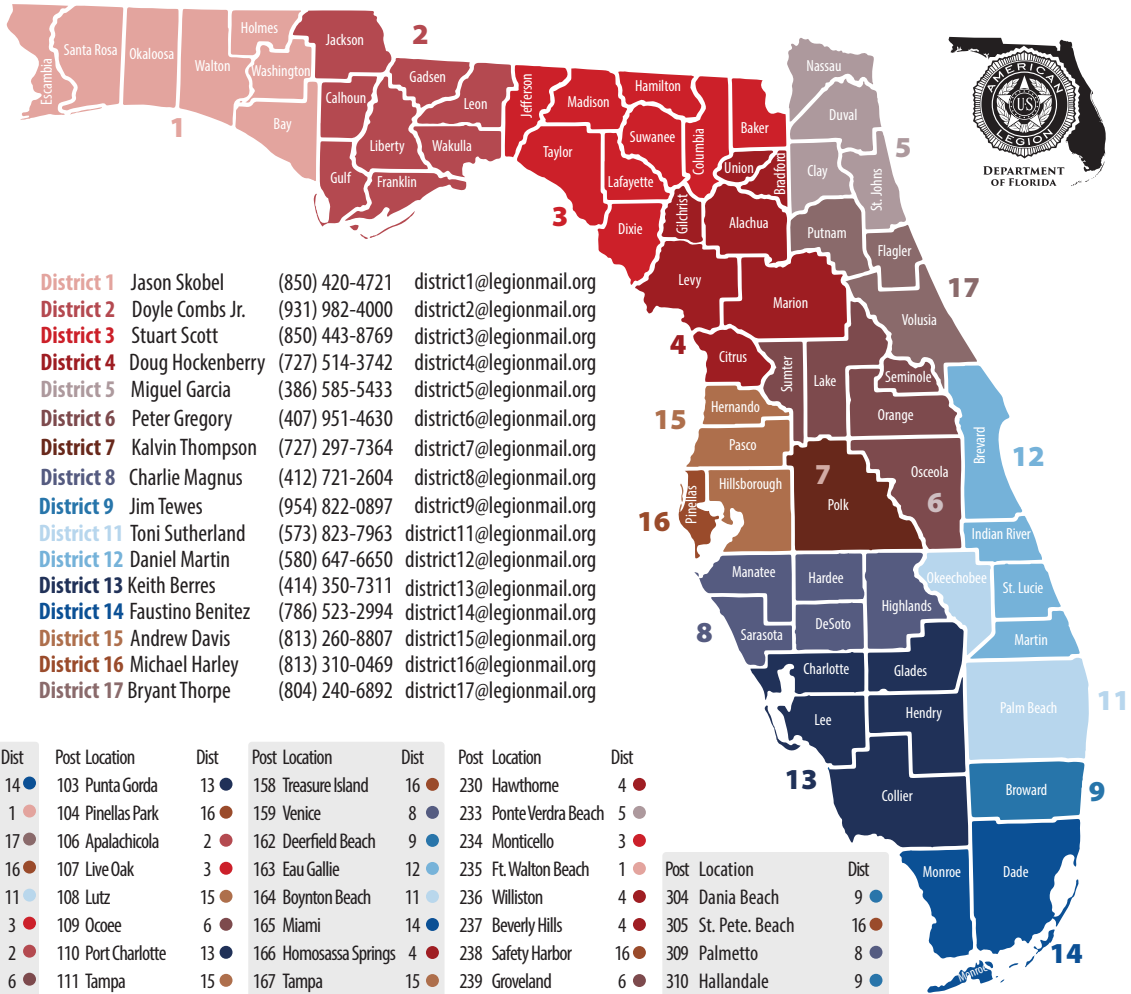

2024-2025

Western Area - Districts 1, 2
Shelby Windham (850) 305-3635
western@legionmail.org

Northern Area - Districts 3, 4, 5, 17
Jim Bowers (407) 484-6020
northern@legionmail.org

Central Area - Districts 7, 15, 16
Rick Orzechowski (863) 838-7000
central@legionmail.org

Eastern Area - Districts 6, 12
Bruce Thurber (321) 750-1067
eastern@legionmail.org

Southwestern Area - Districts 8, 13
John Rauh (239) 440-2505
southwestern@legionmail.org

Southern Area - Districts 9, 11, 14
Teddy Pomerantz (203) 494-9715
southern@legionmail.org

- **District 1** Jason Skobel (850) 420-4721 district1@legionmail.org
- **District 2** Doyle Combs Jr. (931) 982-4000 district2@legionmail.org
- **District 3** Stuart Scott (850) 443-8769 district3@legionmail.org
- **District 4** Doug Hockenberry (727) 514-3742 district4@legionmail.org
- **District 5** Miguel Garcia (386) 585-5433 district5@legionmail.org
- **District 6** Peter Gregory (407) 951-4630 district6@legionmail.org
- **District 7** Calvin Thompson (727) 297-7364 district7@legionmail.org
- **District 8** Charlie Magnus (412) 721-2604 district8@legionmail.org
- **District 9** Jim Tewes (954) 822-0897 district9@legionmail.org
- **District 11** Toni Sutherland (573) 823-7963 district11@legionmail.org
- **District 12** Daniel Martin (580) 647-6650 district12@legionmail.org
- **District 13** Keith Berres (414) 350-7311 district13@legionmail.org
- **District 14** Faustino Benitez (786) 523-2994 district14@legionmail.org
- **District 15** Andrew Davis (813) 260-8807 district15@legionmail.org
- **District 16** Michael Harley (813) 310-0469 district16@legionmail.org
- **District 17** Bryant Thorpe (804) 240-6892 district17@legionmail.org