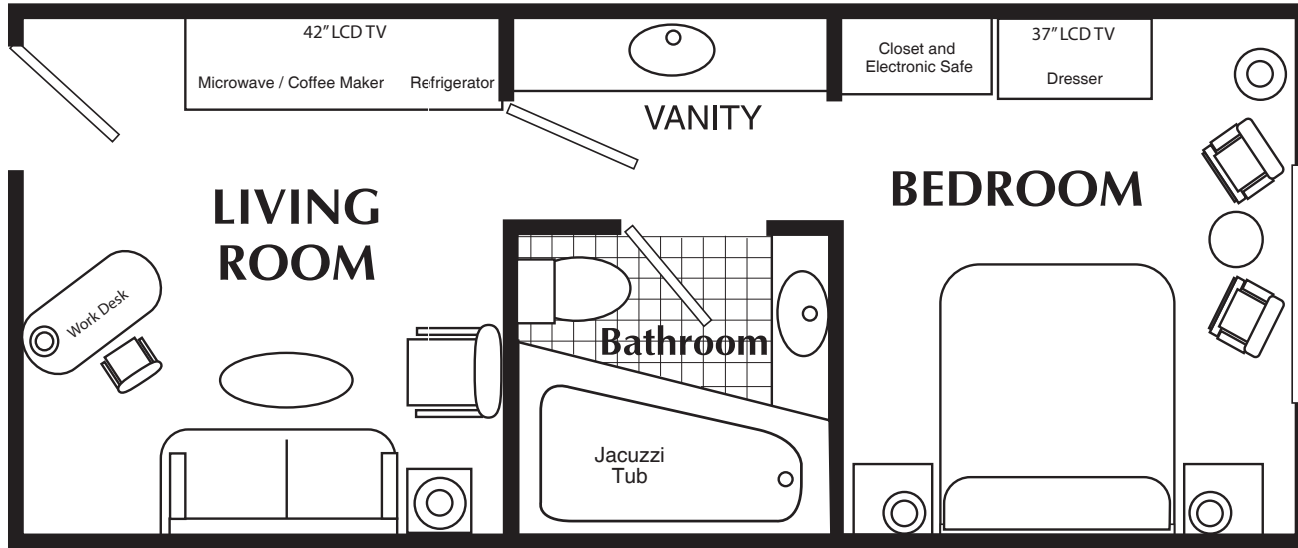

# Caribe Royale All-Suite Hotel & Convention Center

**Deluxe King Suite**  
600 square feet

**Standard Double Queen Suite**  
466 square feet